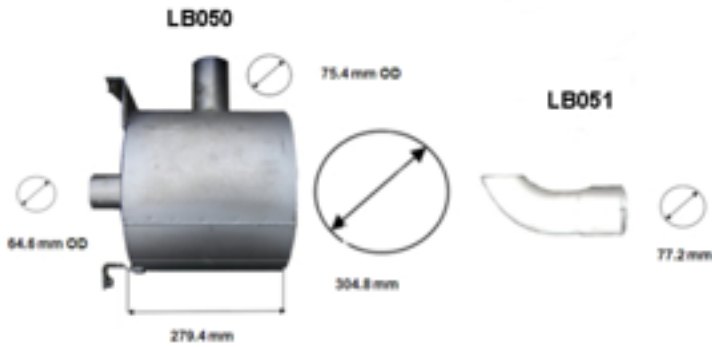

LB049/LB050/LB051

312 13 Ton
Mobile excavator

- LB049
  Link pipe
- LB050
  Silencer
- LB051
  Stack pipe