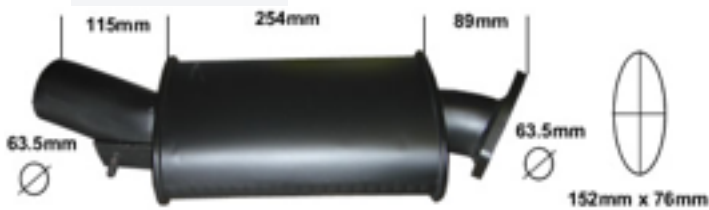

270-4 97 Wheel steer

Silencer

MB114