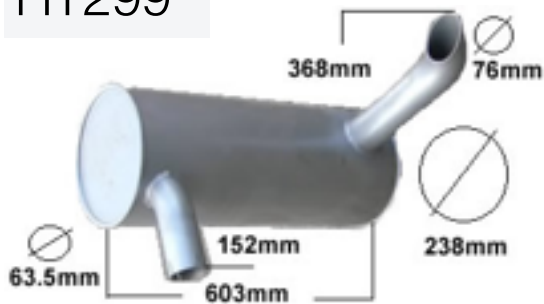

Zaxis 75

Silencer

HT299