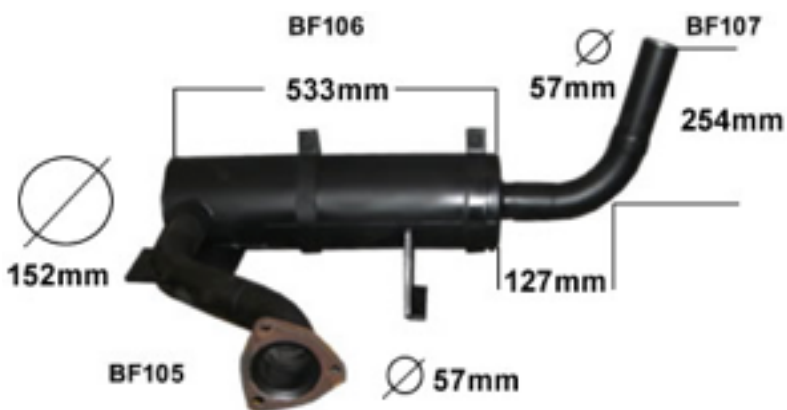

Terex
1 Ton Dumper

Pipe

BF105/BF106/BF107