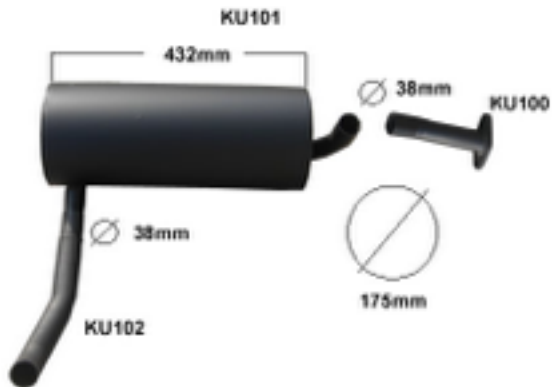

## KU100/KU101/KU102

U45 Mini Digger 00

KU100  
Manifold pipe

KU101  
Silencer

KU102  
Stack pipe