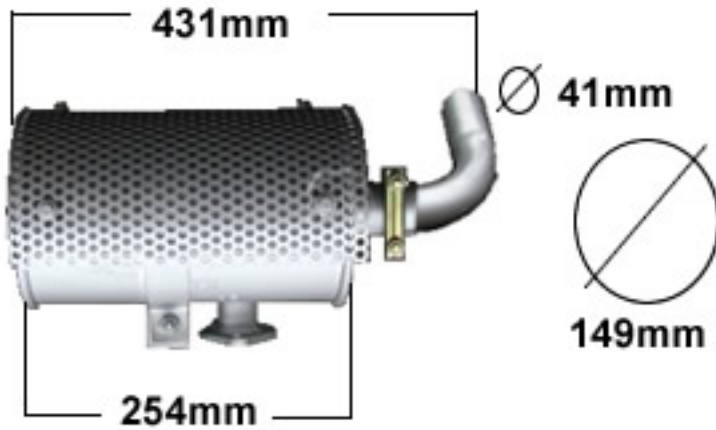

BG011

90 FJ12100 Diatz

Silencer