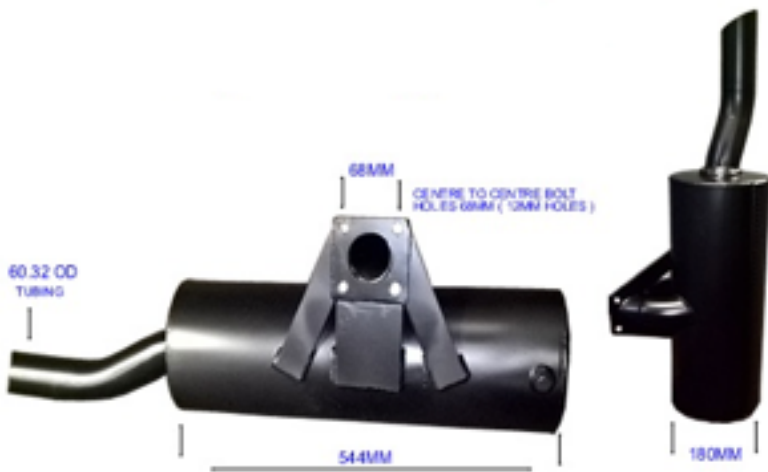

CS255

1840/1845C
Skidsteer Digger

Silencer

CS265