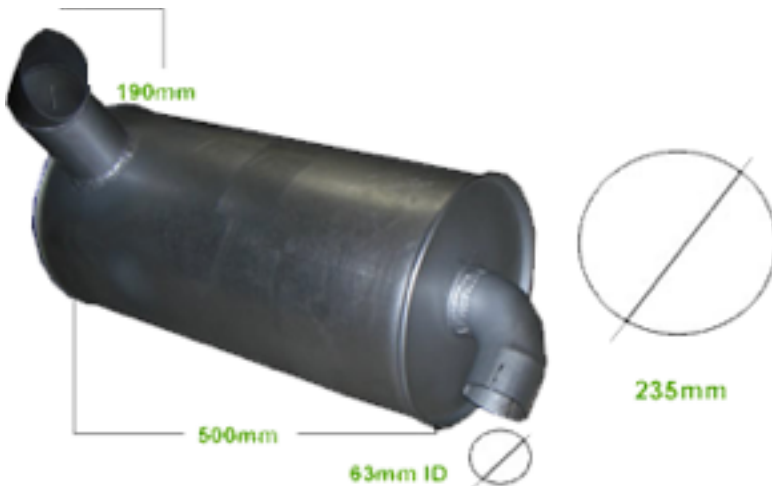

9013 Digger
1998-

Manifold Pipe

CS266