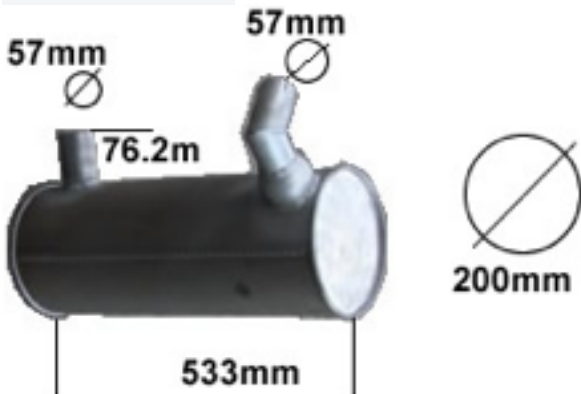

HT101/HT105/HT016

EX60-1
HT101
Silencer
HT105
Manifold pipe
HT106
Link pipe

HT102

EX60 MK1 URG
Silencer

HT103L

EX60 MK2/3
Silencer