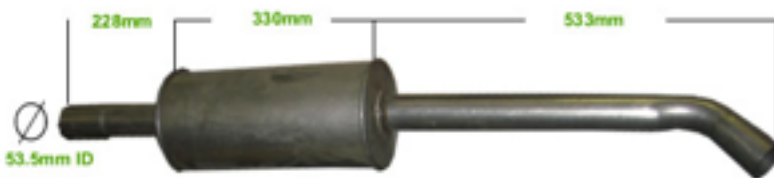

Project 21 3CX

Turbo

Silencer

JCB020/JCB021