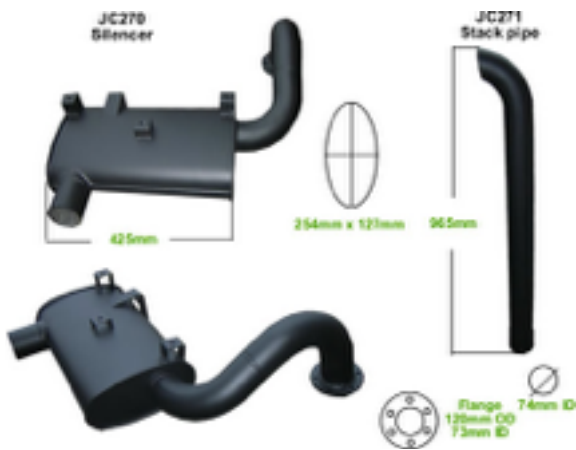

JC270/JC271

Fastrac 2135 98-00

JC270

Silencer

JC271

Stack pipe