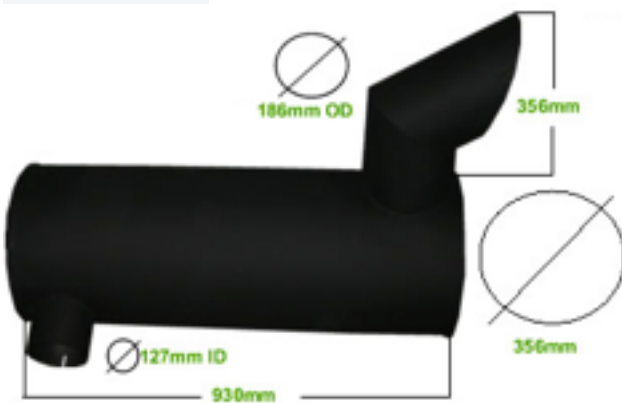

HT320

Zaxis 480  
2005-

Silencer

HT325

EX480

Link pipe

HT330

7 Ton  
Track dumper