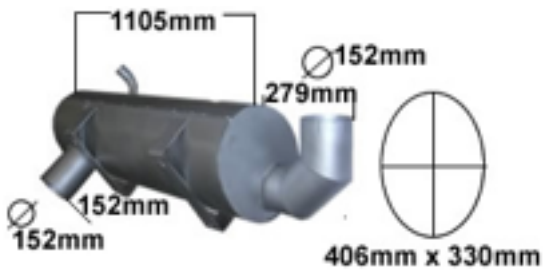

WV165

L33C L/Shovel
4WD 96-97

Silencer