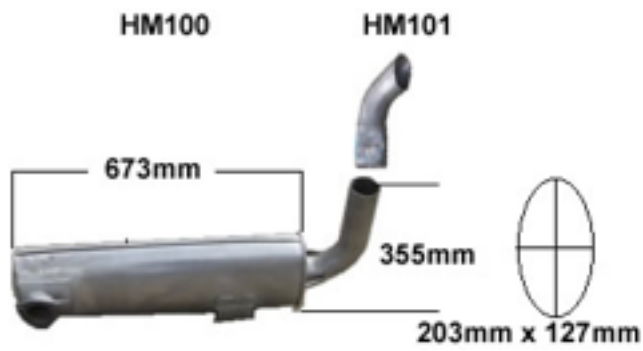

HM100/HM101