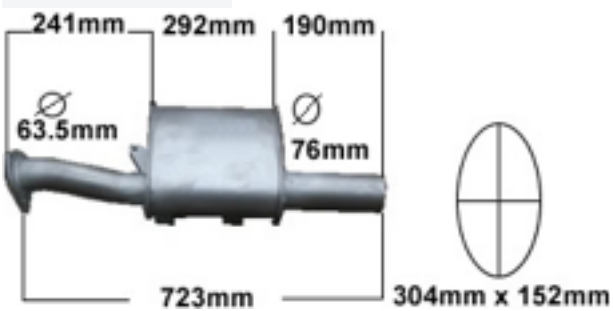

805 B Turbo

Outpipe

JCB018

530B 1989

Vertical exhaust

JCB019

Project 21 3CX

Turbo