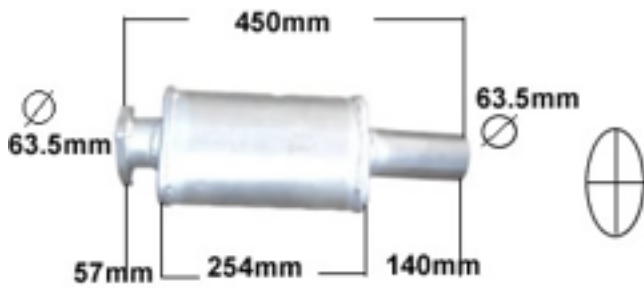

JC118

JCB 3CX
337001-40000
Turbo

Silencer