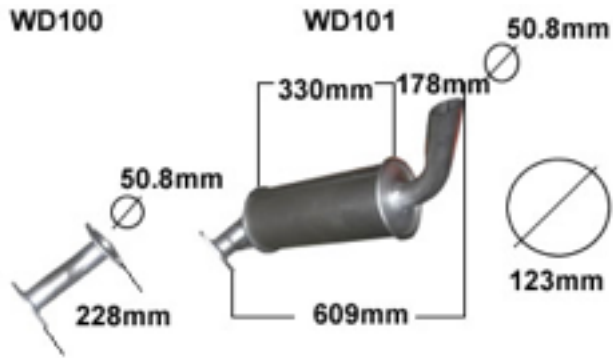

## WD100/WD101

Winget 3 Ton  
Dumper

WD100  
Front pipe

WD101  
Silencer