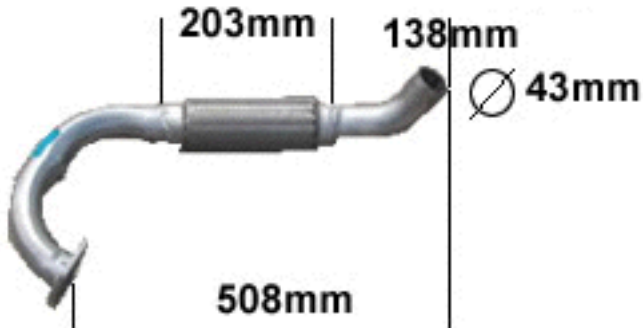

BC100

Bobcat 537 99
Flexi Front Pipe