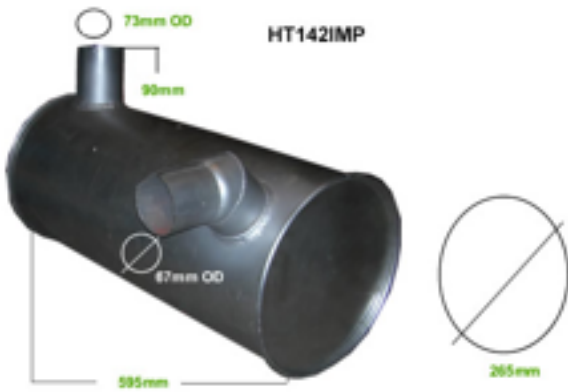

HT142/HT145

EX120-5/
EX165/EX150-5

HT142
Silencer
HT145
Manifold pipe

HT142IMP

EX120 MK5
Jap

Silencer

HT150

EX135 URG

Silencer