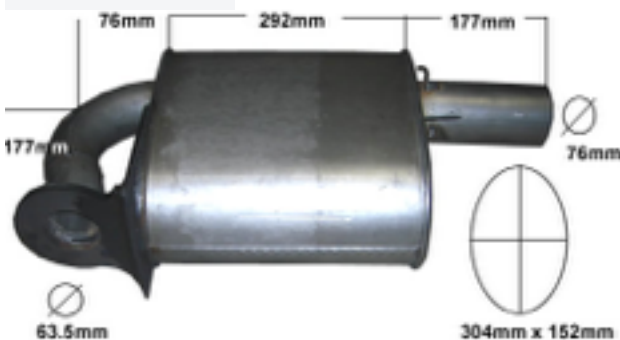

JCB023

532-120  
STP Non-turbo

JCB025

Sitemaster 82 4WD  
Silencer

JCB026

Farmmaster  
L/Shovel 331/50774  
Silencer

JCB027

Farmmaster  
L/Shovel 331/52383  
Silencer